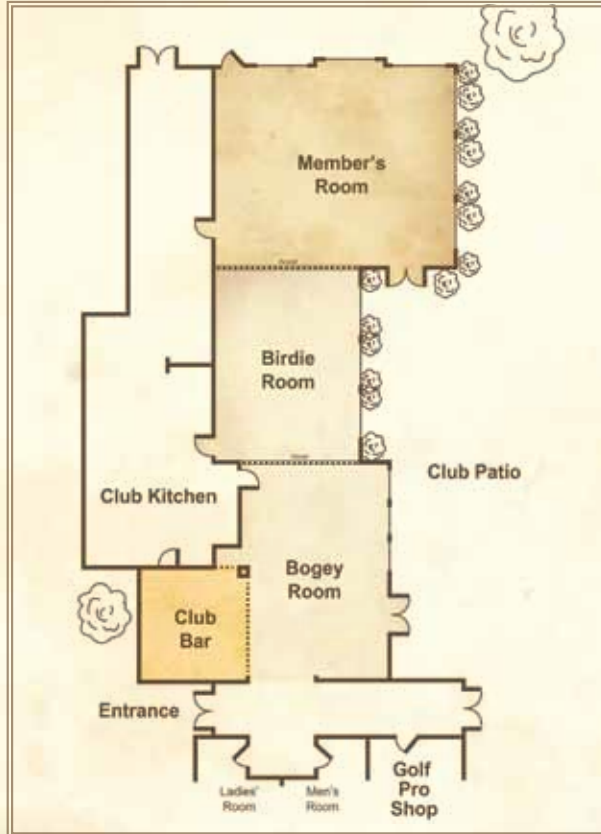

CAPACITIES CHART

LOS CABALLEROS GOLF CLUB

CAPACITIES CHART

ROOM	SIZE	CEILING HEIGHT	BANQUET SEATING CAPACITY
Member's Room	48 x 42	20'	125
Birdie Room	30 x 40	14'	48
Bogey Room	30 x 45	20'	48
Club Bar	22 x 24	8'	14
Club Patio	18 x 85	—	50 (theater)/32 (standard)

Maximum capacity at golf club is 125 people